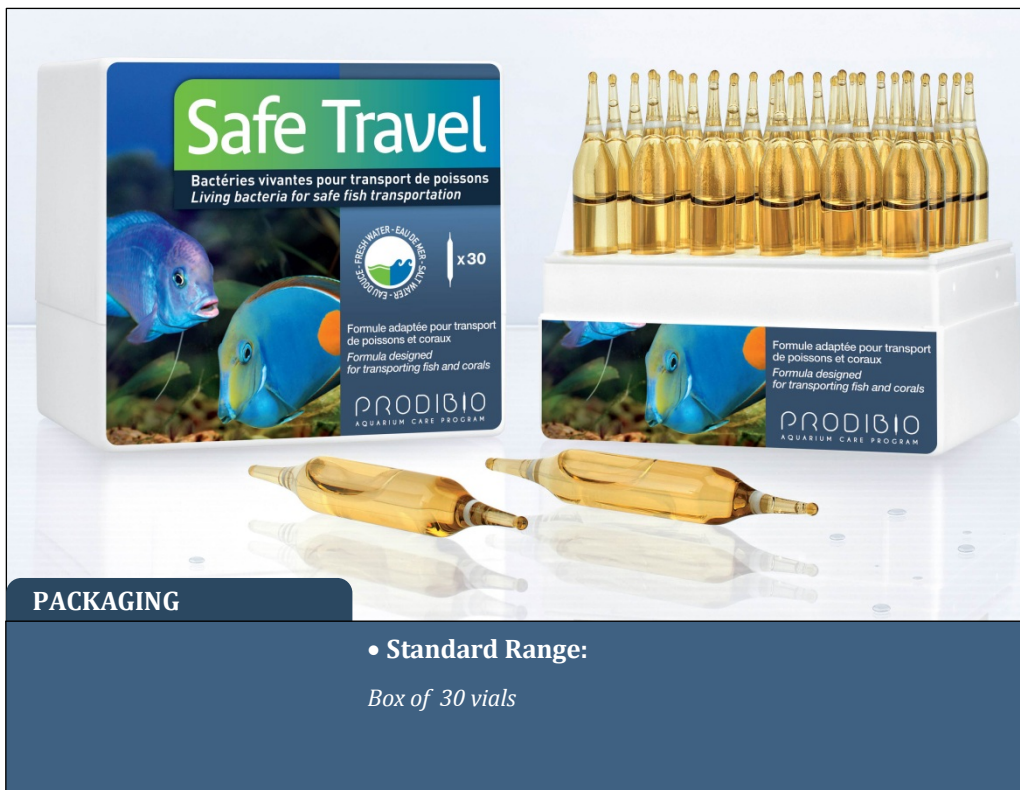

# Safe Travel

is effective in freshwater and marine water and is a probiotic which reduces fish stress and combats pathogenic bacteria during transport. It is ideal when moving house.

## PACKAGING

- **Standard Range:**  
*Box of 30 vials*

The proliferation of pathogenic agents such as Pseudomonas, Aeromonas and Vibrio needs to be controlled and minimised in order to reduce bacterial infections in the water used to transport fish.

SAFE TRAVEL is a concentrated suspension of purifying bacteria selected for their capacity to develop in water used to transport fish (oxygenation and temperature, for example) and they do this by feeding on the organic waste produced by the animals.

The probiotic effect of Safe Travel prevents the development of pathogens by depriving them of food.